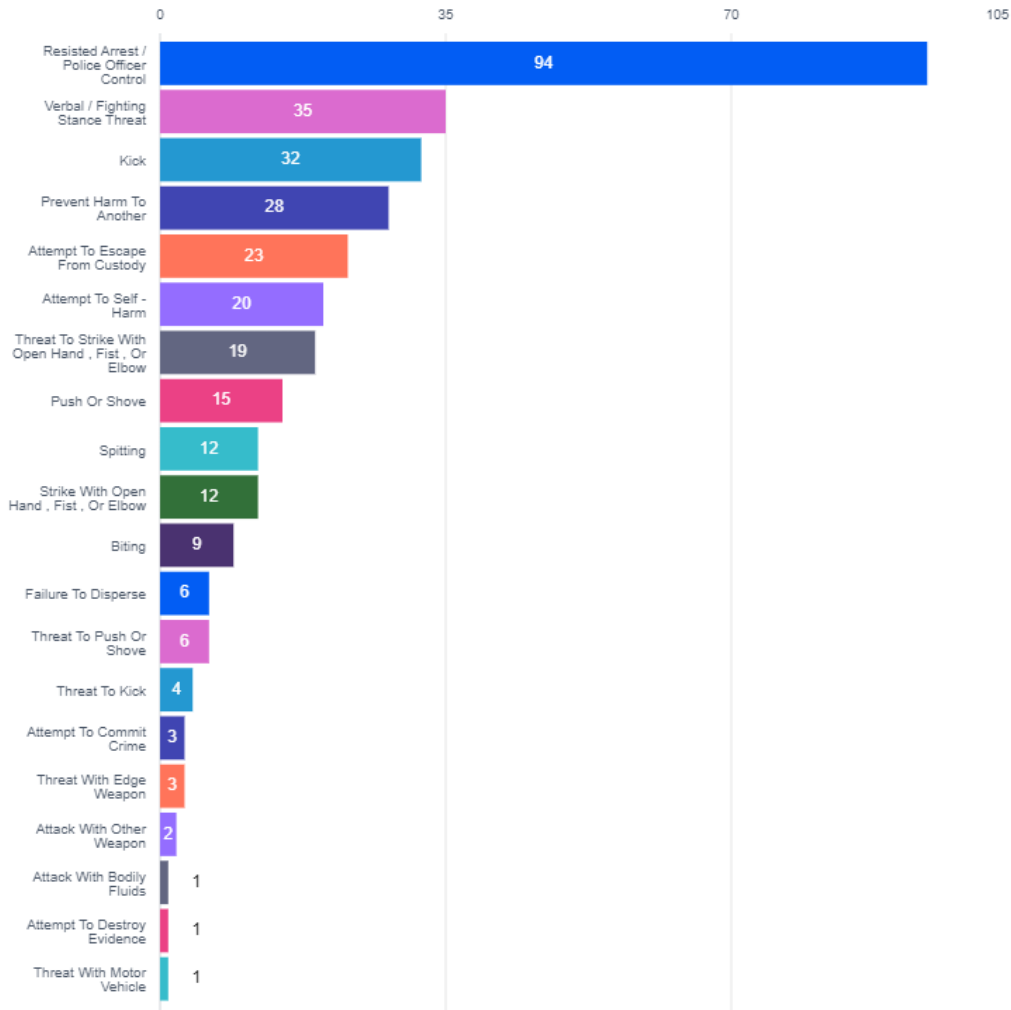

Use of Force

PDF snapshot report as prepared by Benchmark Analytics on 02-26-2024

Completed Use of Force Reports: **157**

Primary Officers in Use of Force Reports: **86**

Reports and Incidents

Use of Force Report Trend

Officer Force Applied

Reasons for Interaction

Subject Actions Led to Force

Subject Race

● Asian ● Black Or African American ● Other ● Two or More Races ● White