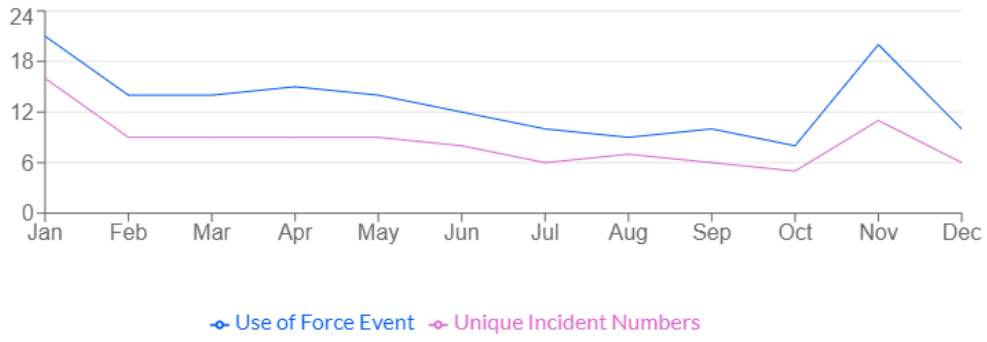

Use of Force

PDF snapshot report as prepared by Benchmark Analytics on 02-26-2024

Completed Use of Force Reports: **157**

Primary Officers in Use of Force Reports: **86**

Reports and Incidents

Use of Force Report Trend

Officer Force Applied

Reasons for Interaction

Subject Actions Led to Force

Subject Race

● Asian ● Black Or African American ● Other ● Two or More Races ● White