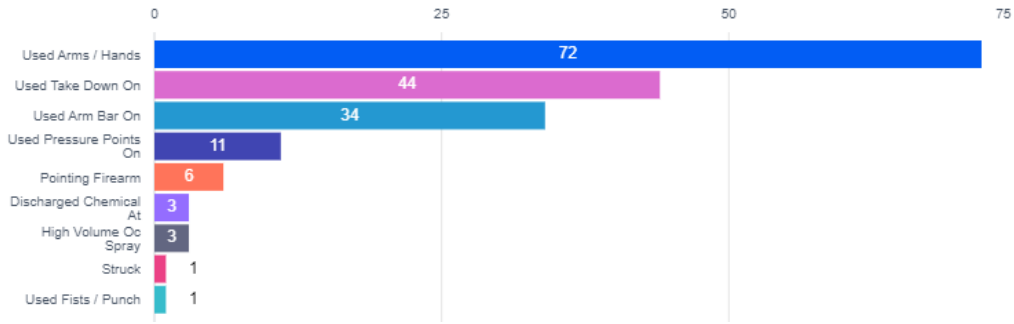

Use of Force

PDF snapshot report as prepared by Benchmark Analytics on 02-26-2024

Completed Use of Force Reports: **157**

Primary Officers in Use of Force Reports: **86**

Reports and Incidents

Use of Force Report Trend

Officer Force Applied

Reasons for Interaction

Subject Actions Led to Force

Subject Race

● Asian ● Black Or African American ● Other ● Two or More Races ● White