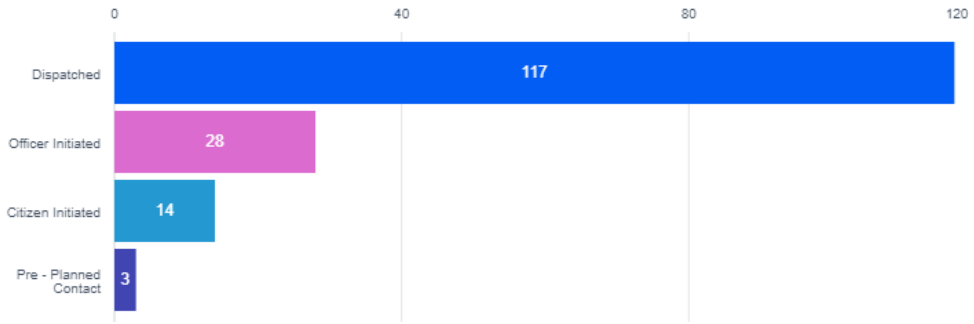

Use of Force

PDF snapshot report as prepared by Benchmark Analytics on 02-26-2024

Completed Use of Force Reports: **157**

Primary Officers in Use of Force Reports: **86**

Reports and Incidents

Use of Force Report Trend

Officer Force Applied

Reasons for Interaction

Subject Actions Led to Force

Subject Race

● Asian ● Black Or African American ● Other ● Two or More Races ● White